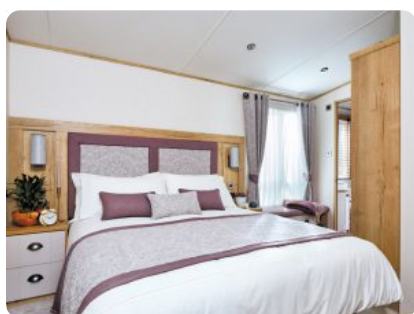

## 2 Bedrooms: £59,995

2 Bedrooms

Size: 40x14

### Features include:

- Double glazing and central heating
- Front opening patio doors
- 2019 site fees included
- Integrated appliances
- En-suite shower room
- USB sockets throughout
- 11 month season
- Log-burner style electric fire