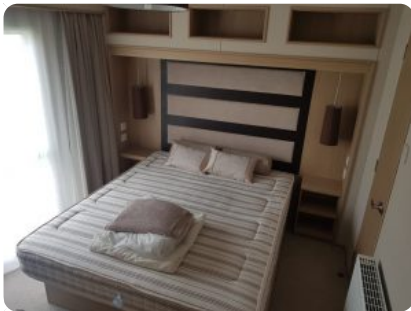

PRE-OWNED 2014 ABI ROXBURY

See full details and arrange a viewing at www.flowerofmay.com

2 Bedrooms: £34,995

2 Bedrooms

Size: 38x12

Features include:

- Double glazing and central heating
- 2019 site fees included
- Patio doors
- En-suite WC
- Integrated microwave and fridge-freezer
- Closed-off lounge
- Countryside views